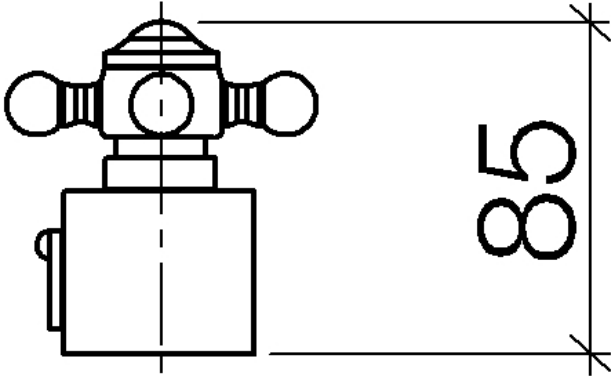

## MADISON Temperature control handle - Brushed Dark Platinum

---

MADISON

11 420 360

11 420 360

11 420 360

Parts for other finishes can be found here: [Chrome](#)